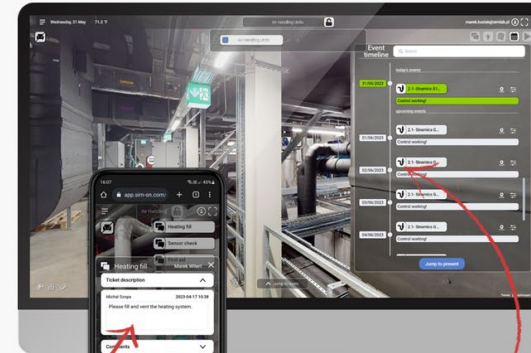

## WHY SIM-ON?

**SIM-ON** multi-platform: revolutionizing home and facility management. Our digital twin solution harnesses Matterport 3D panoramas to create a spatial interface encompassing:

- seamless IoT and home automation control
- streamlined assets management
- effortless scheduling and maintenance operations

# ADVANCED FACILITY OPERATING SYSTEM

sim-on  
IOT

sim-on  
ASSETS

sim-on  
FM

Sensor activity visualization

IoT control widgets

All asset information

Customized assets category