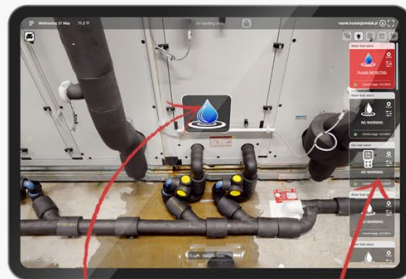

# ADVANCED FACILITY OPERATING SYSTEM

sim-on  
IOT

sim-on  
ASSETS

sim-on  
FM

Sensor activity visualization

IoT control widgets

All asset information

Customized assets category