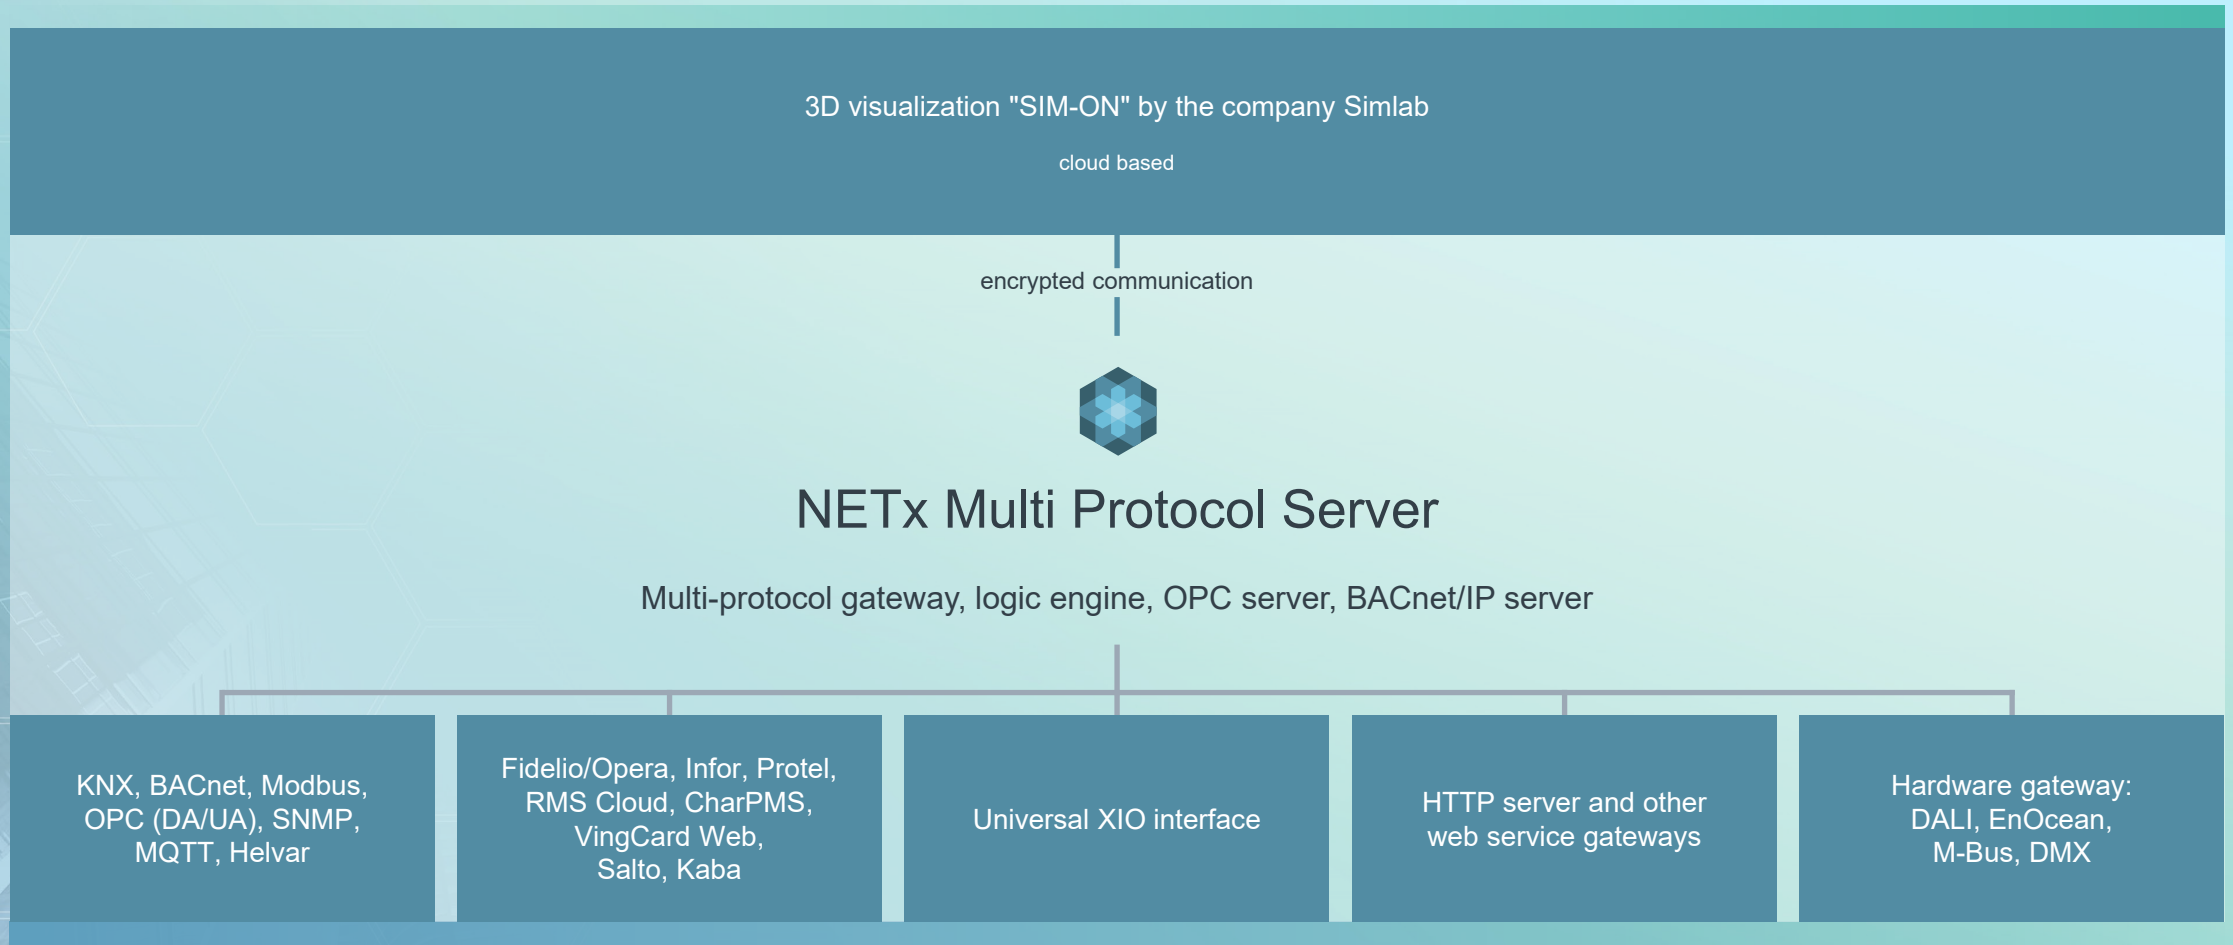

## WHY SIM-ON?

**SIM-ON** multi-platform: revolutionizing home and facility management. Our digital twin solution harnesses Matterport 3D panoramas to create a spatial interface encompassing:

- seamless IoT and home automation control
- streamlined assets management
- effortless scheduling and maintenance operations