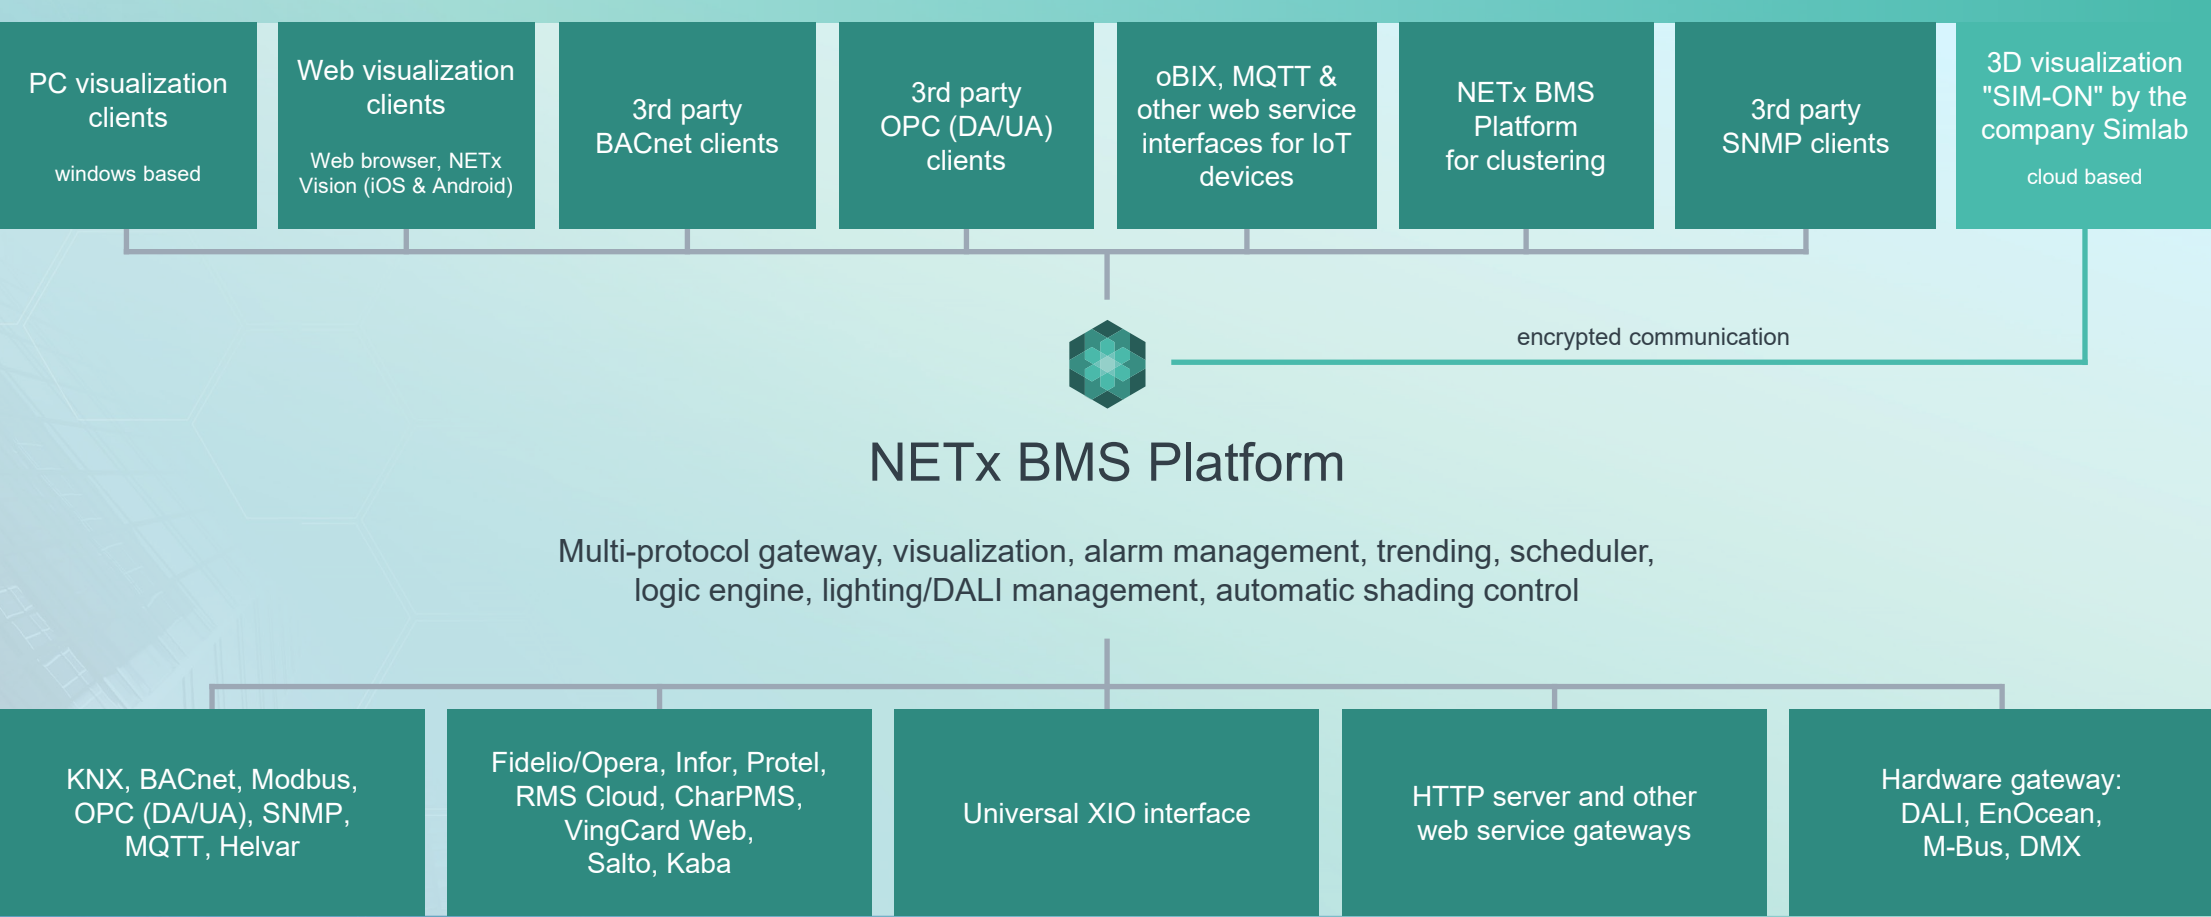

KNX

BACnet

MQTT

Modbus

Helvar

OPC  
(DA/UA)

SNMP

Fidelio/Opera | Protel | Infor  
RMS Cloud | CharPMS  
VingCard Web | Kaba | Salto

DALI EnOcean  
M-Bus DMX

Proprietary solutions

# All-in-one

Building management software for  
medium-sized and enterprise building  
automation projects

**NETx BMS Platform Simlab**

## WHY SIM-ON?

**SIM-ON** multi-platform: revolutionizing home and facility management. Our digital twin solution harnesses Matterport 3D panoramas to create a spatial interface encompassing:

- seamless IoT and home automation control
- streamlined assets management
- effortless scheduling and maintenance operations