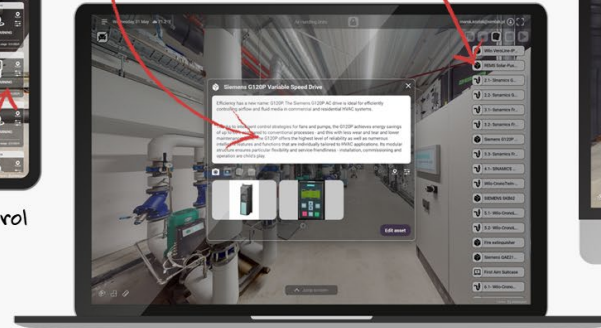

# ADVANCED FACILITY OPERATING SYSTEM

sim-on  
IOT

sim-on  
ASSETS

sim-on  
FM

Sensor activity visualization

IoT control widgets

All asset information

Customized assets category